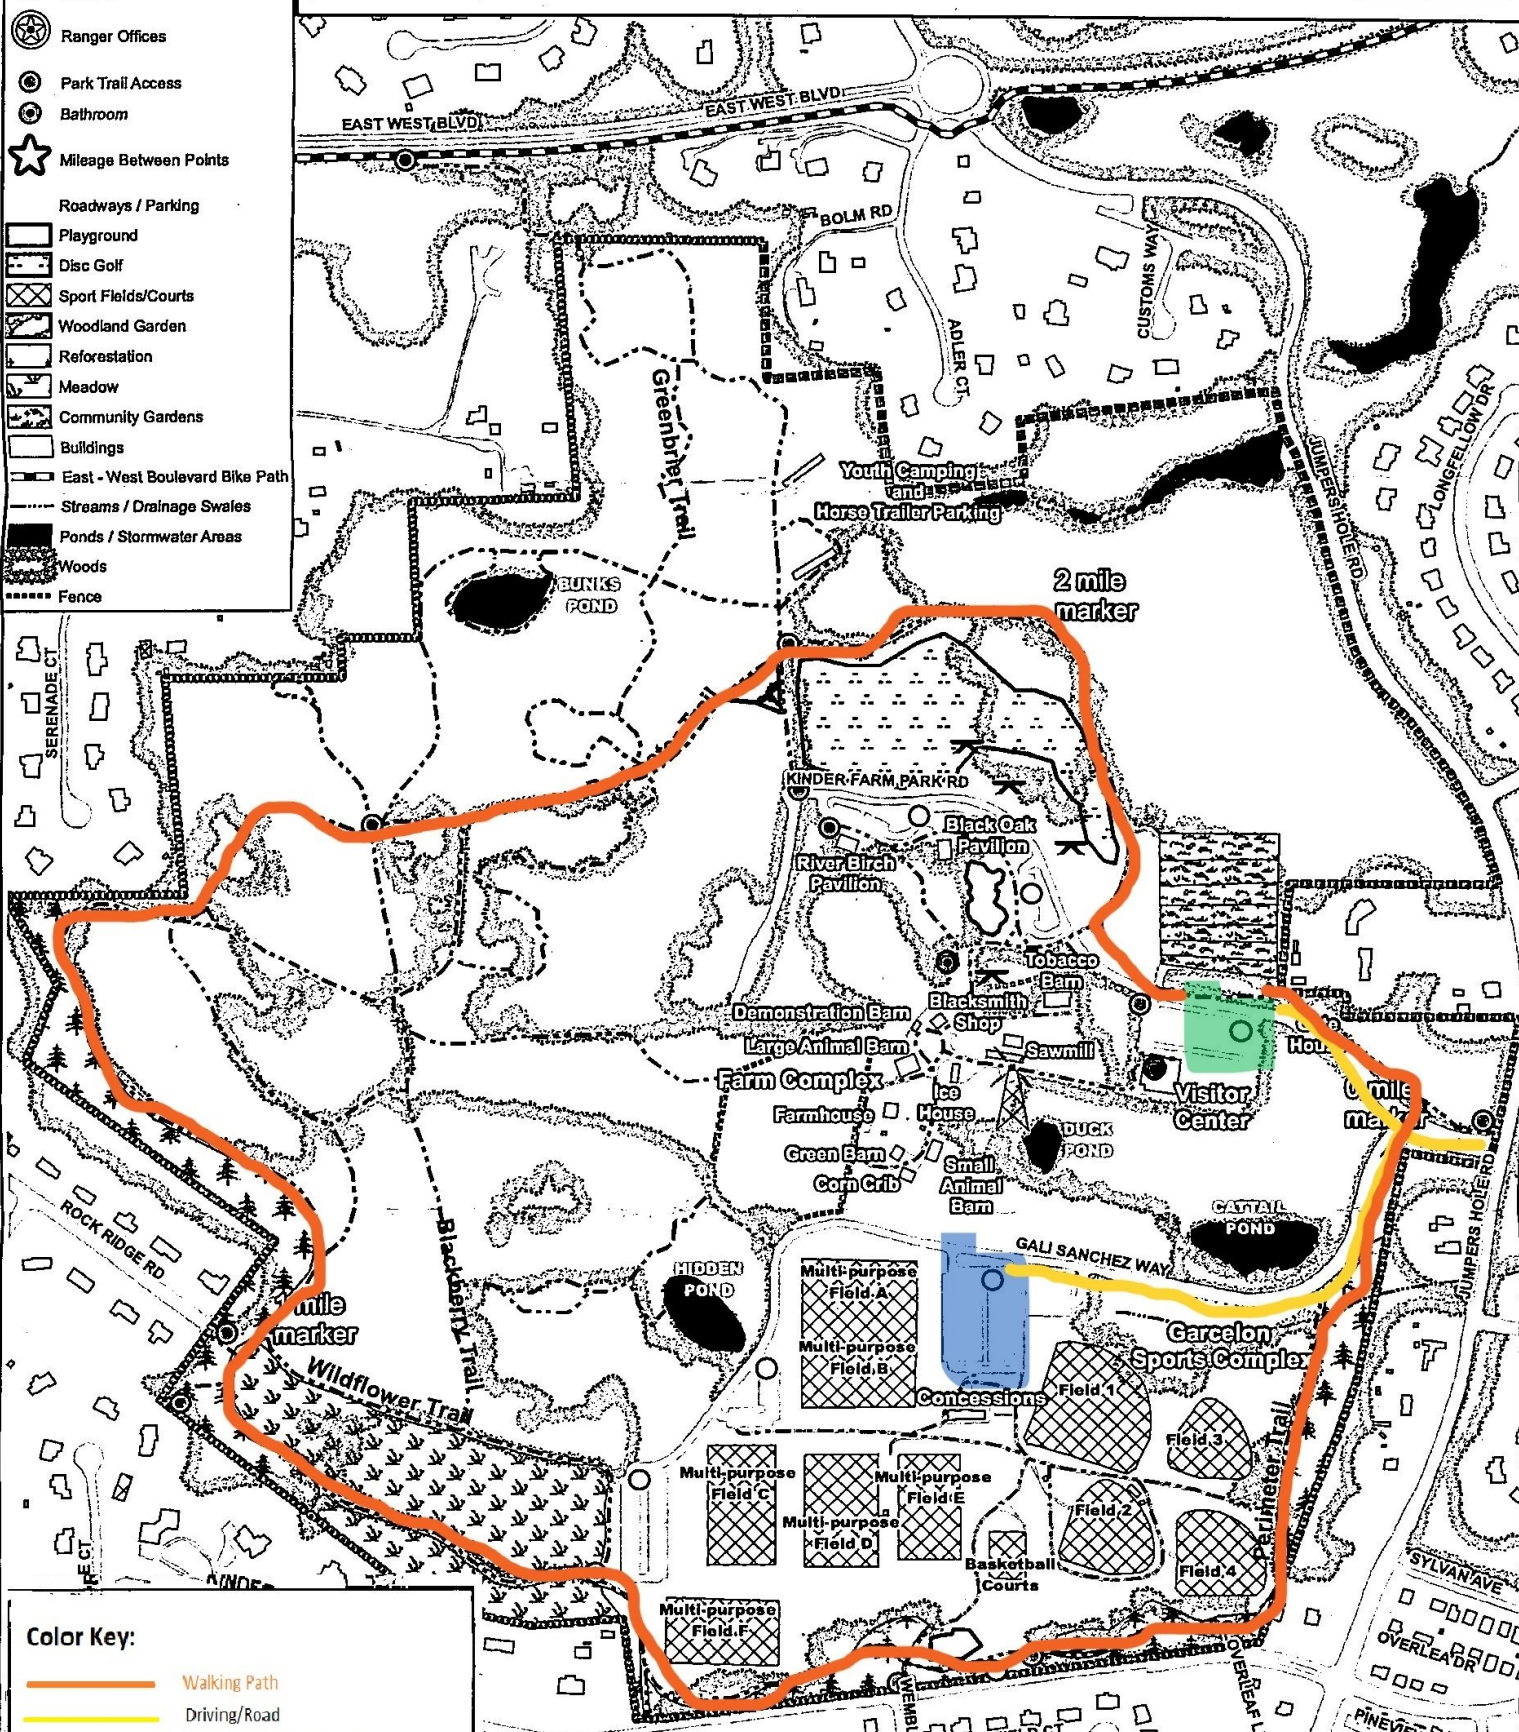

- Legend**
- Kinder Park
 - Park Trail
 - Parking
 - Ranger Offices
 - Park Trail Access
 - Bathroom
 - Mileage Between Points
 - Roadways / Parking**
 - Playground
 - Disc Golf
 - Sport Fields/Courts
 - Woodland Garden
 - Reforestation
 - Meadow
 - Community Gardens
 - Buildings
 - East - West Boulevard Bike Path
 - Streams / Drainage Swales
 - Ponds / Stormwater Areas
 - Woods
 - Fence

KINDER FARM PARK

Color Key:

- Walking Path
- Driving/Road
- Free Parking -outside park
- Parking at Visitors Center

AS OF MAY 2015
 PREPARED BY: BILLY GORSKI,
 AG PLANNER/ GIS CUSTODIAN